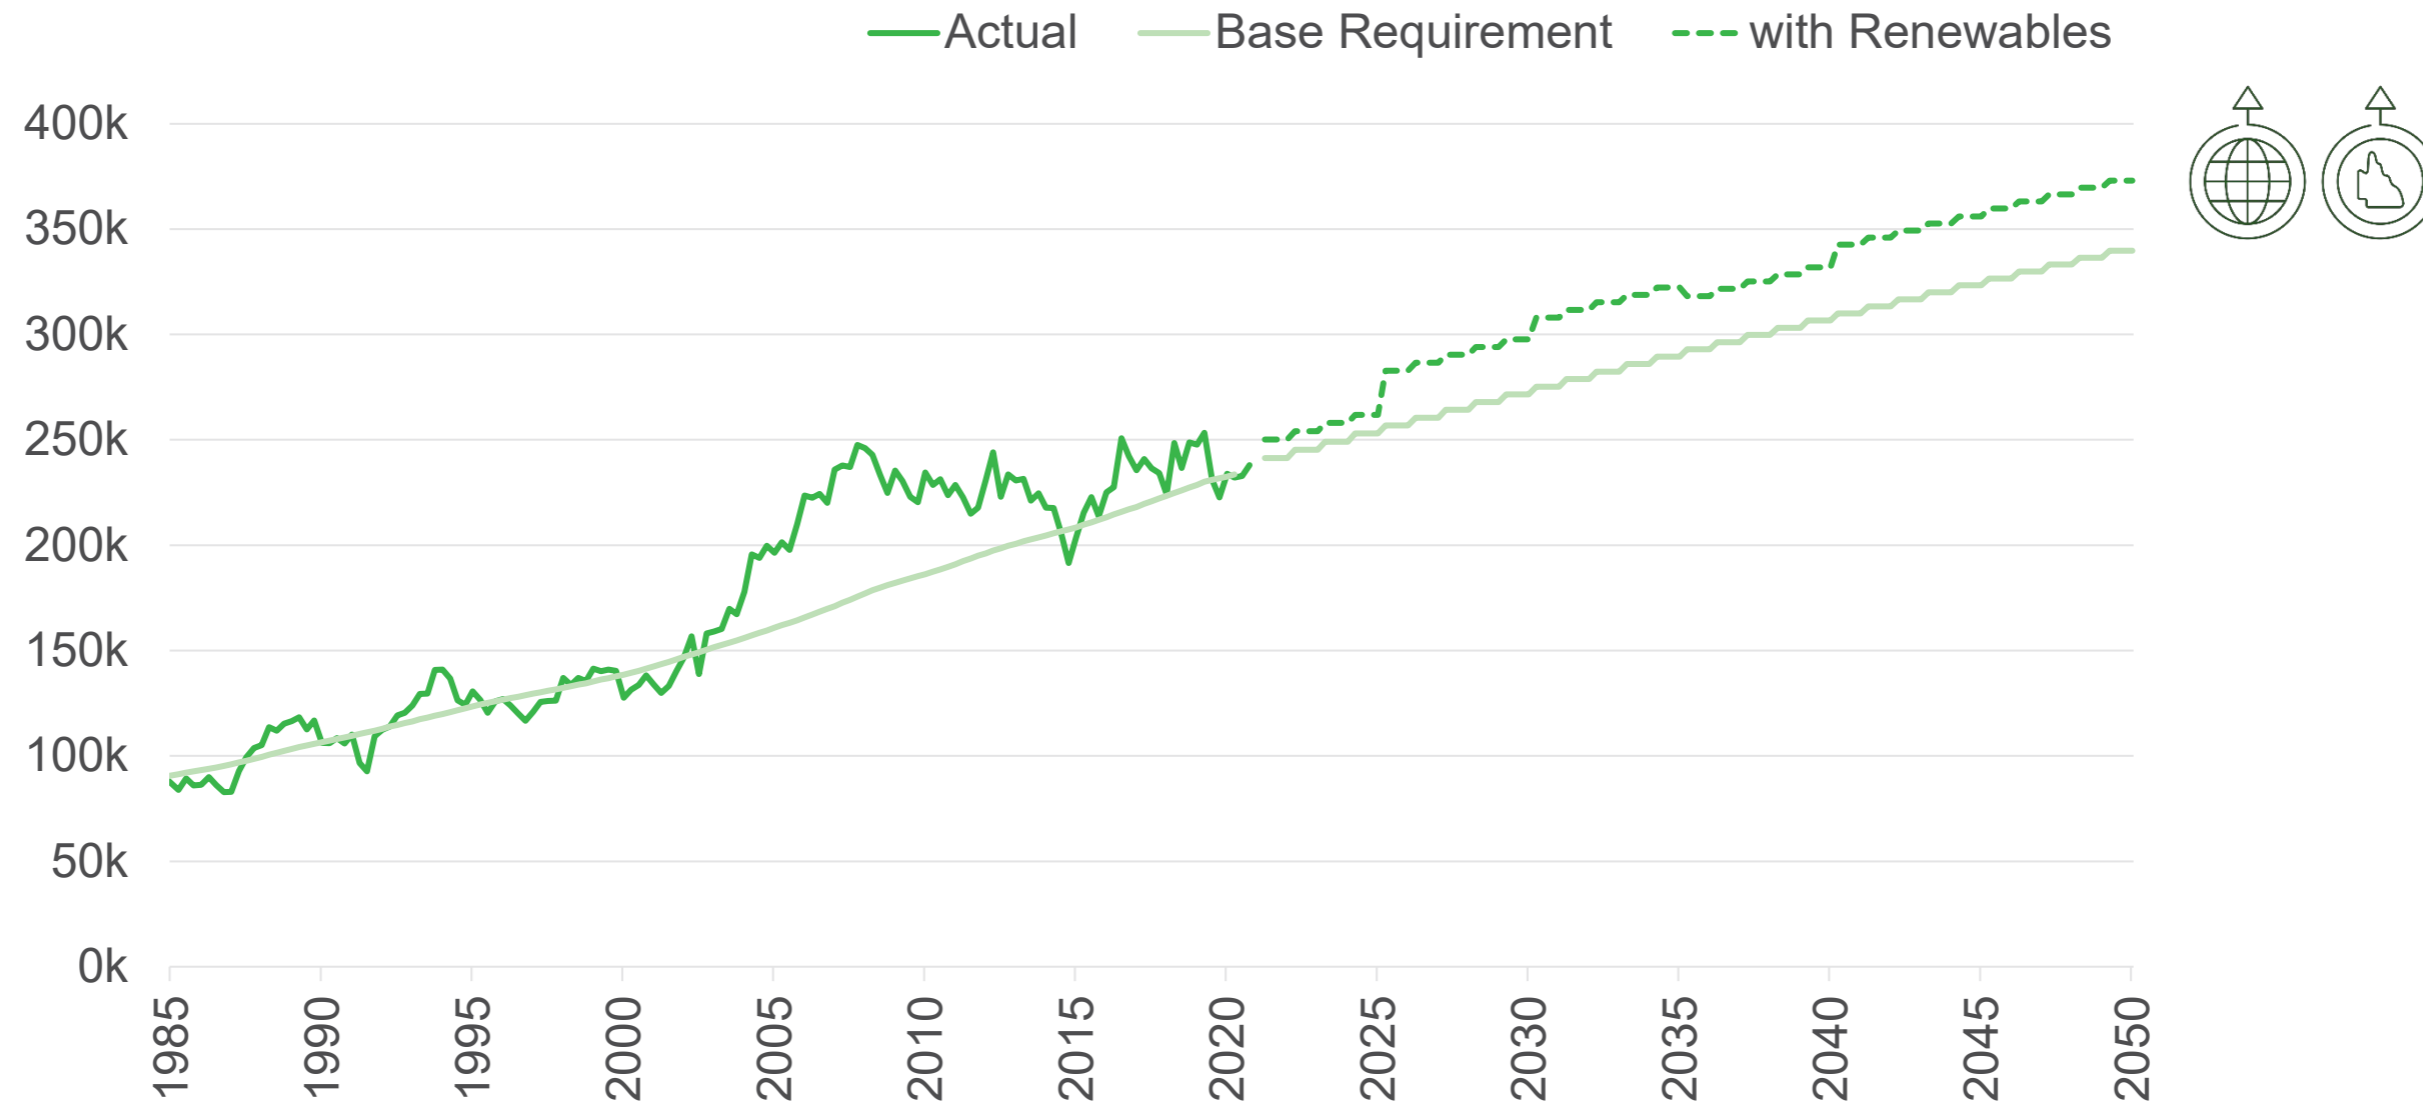

Putting it in perspective

Construction industry employment, Queensland