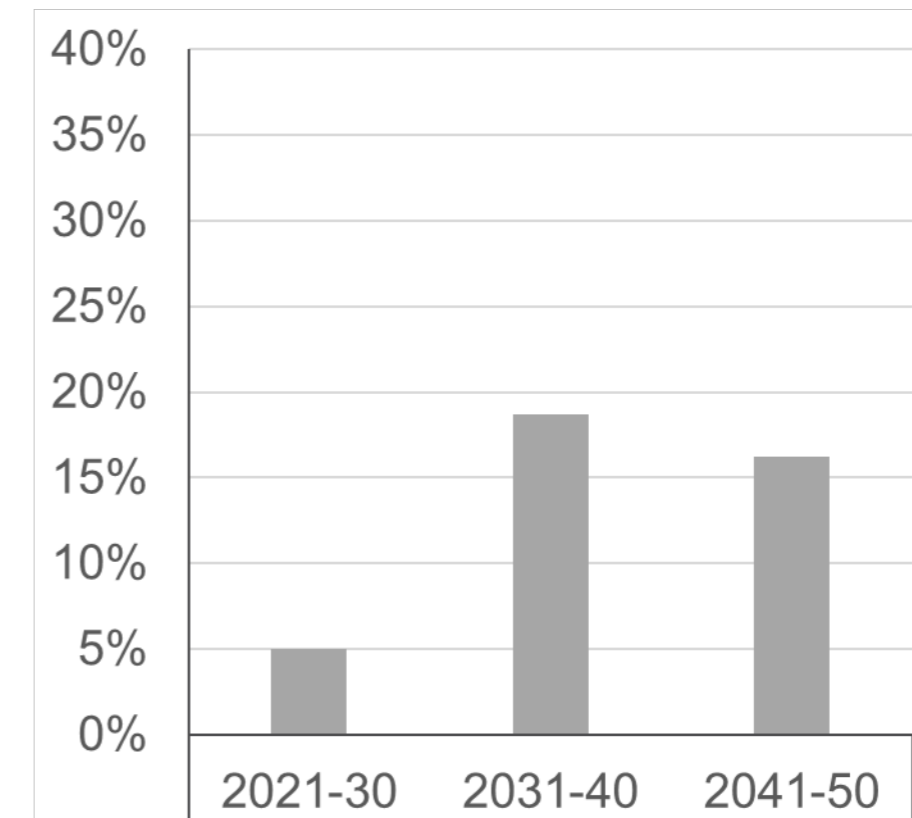

The regional dimension

Renewables impact on engineering construction activity (2026-50 avg)

Source: CSIRO

What types of workers will we need?

Renewables construction labour profile

- Electrical Engineers
- Electronics Trades Workers
- Mechanical Engineering Draftspersons and Technicians
- Industrial, Mechanical and Production Engineers
- Crane, Hoist and Lift Operators
- Civil Engineering Professionals
- Concreters
- Construction Managers
- Other Construction and Mining Labourers
- Earthmoving Plant Operators
- Electricians
- Structural Steel Construction Workers
- Plumbers
- Metal Fitters and Machinists
- Truck Drivers
- Other Miscellaneous Labourers
- Other Engineering Professionals
- Surveyors and Spatial Scientists
- Electrical Distribution Trades Workers

What types of workers will we need?

Renewables construction workforce skill profile

Source: CSQ

How many workers will we need?

Renewables impact on deployable construction workforce, Queensland

Putting it in perspective