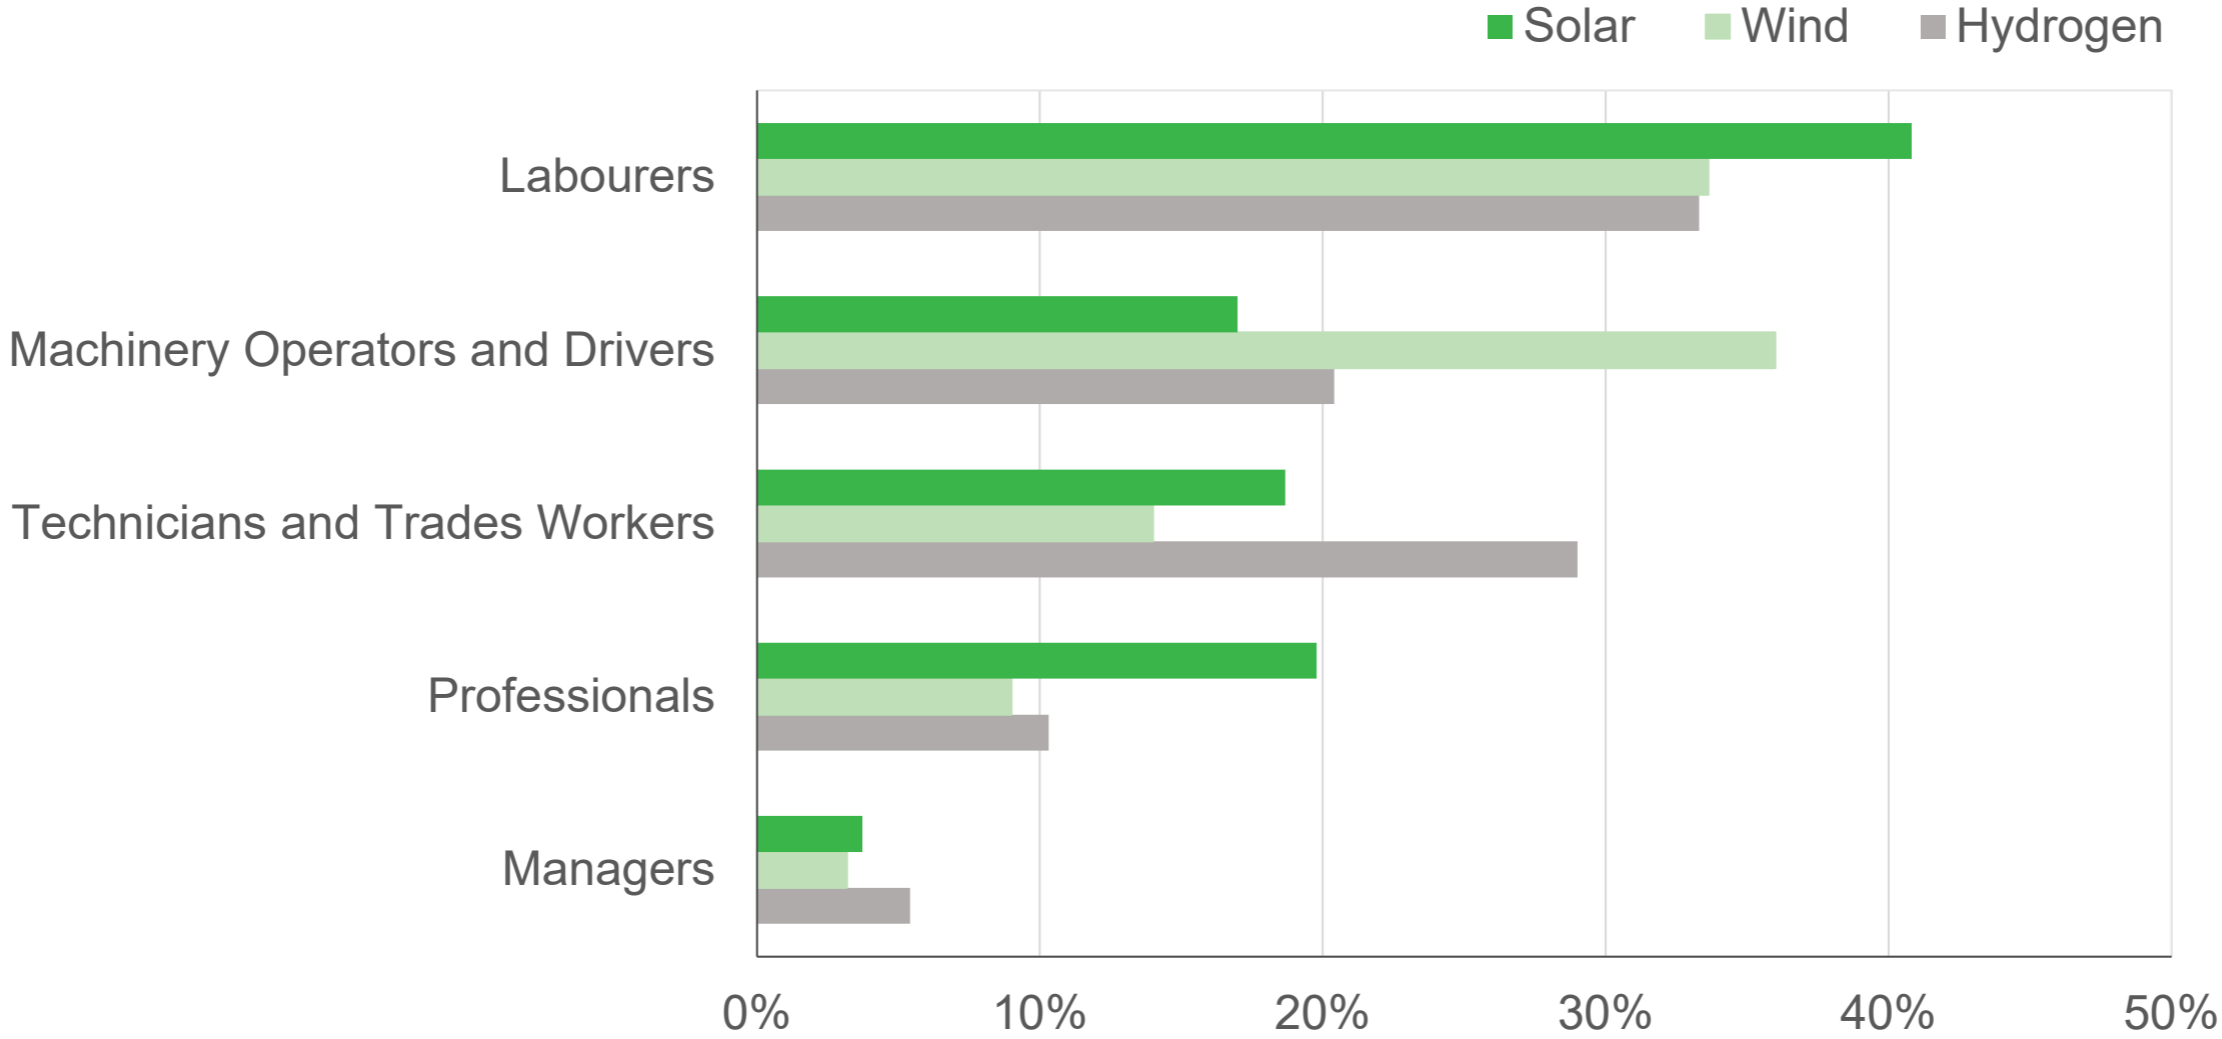

The regional dimension

Renewables impact on engineering construction activity (2026-50 avg)

Source: CSIRO

What types of workers will we need?

Renewables construction labour profile

- Electrical Engineers
- Electronics Trades Workers
- Mechanical Engineering Draftspersons and Technicians
- Industrial, Mechanical and Production Engineers
- Crane, Hoist and Lift Operators
- Civil Engineering Professionals
- Concreters
- Construction Managers
- Other Construction and Mining Labourers
- Earthmoving Plant Operators
- Electricians
- Structural Steel Construction Workers
- Plumbers
- Metal Fitters and Machinists
- Truck Drivers
- Other Miscellaneous Labourers
- Other Engineering Professionals
- Surveyors and Spatial Scientists
- Electrical Distribution Trades Workers

What types of workers will we need?

Renewables construction workforce skill profile

Source: CSQ

How many workers will we need?

Renewables impact on deployable construction workforce, Queensland

Putting it in perspective