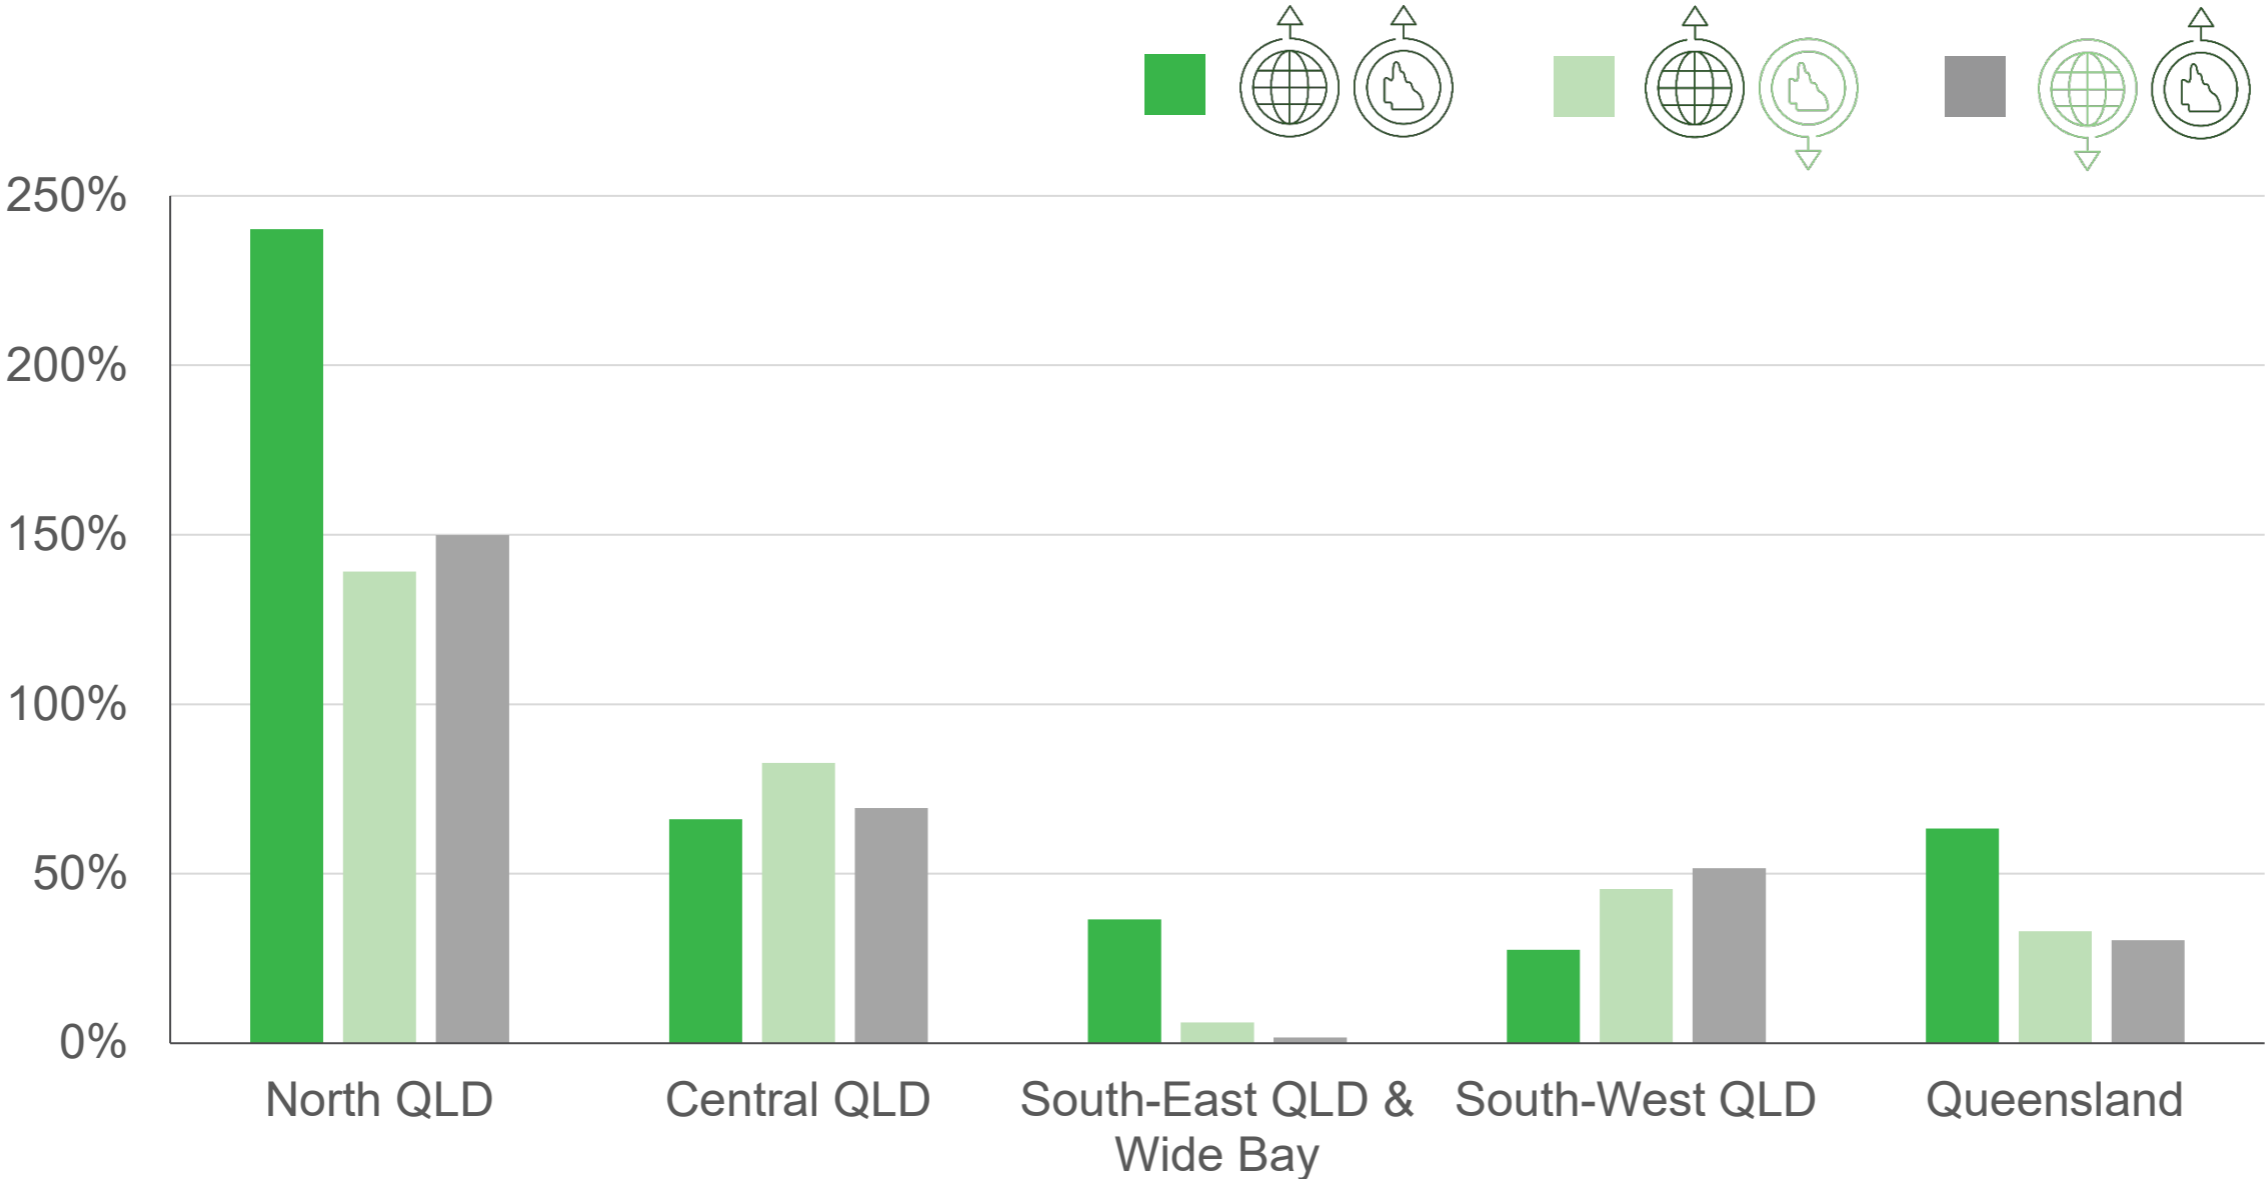

The regional dimension

Renewables impact on engineering construction activity (2026-50 avg)

Source: CSIRO

What types of workers will we need?

Renewables construction labour profile

- Electrical Engineers
- Electronics Trades Workers
- Mechanical Engineering Draftspersons and Technicians
- Industrial, Mechanical and Production Engineers
- Crane, Hoist and Lift Operators
- Civil Engineering Professionals
- Concreters
- Construction Managers
- Other Construction and Mining Labourers
- Earthmoving Plant Operators
- Electricians
- Structural Steel Construction Workers
- Plumbers
- Metal Fitters and Machinists
- Truck Drivers
- Other Miscellaneous Labourers
- Other Engineering Professionals
- Surveyors and Spatial Scientists
- Electrical Distribution Trades Workers