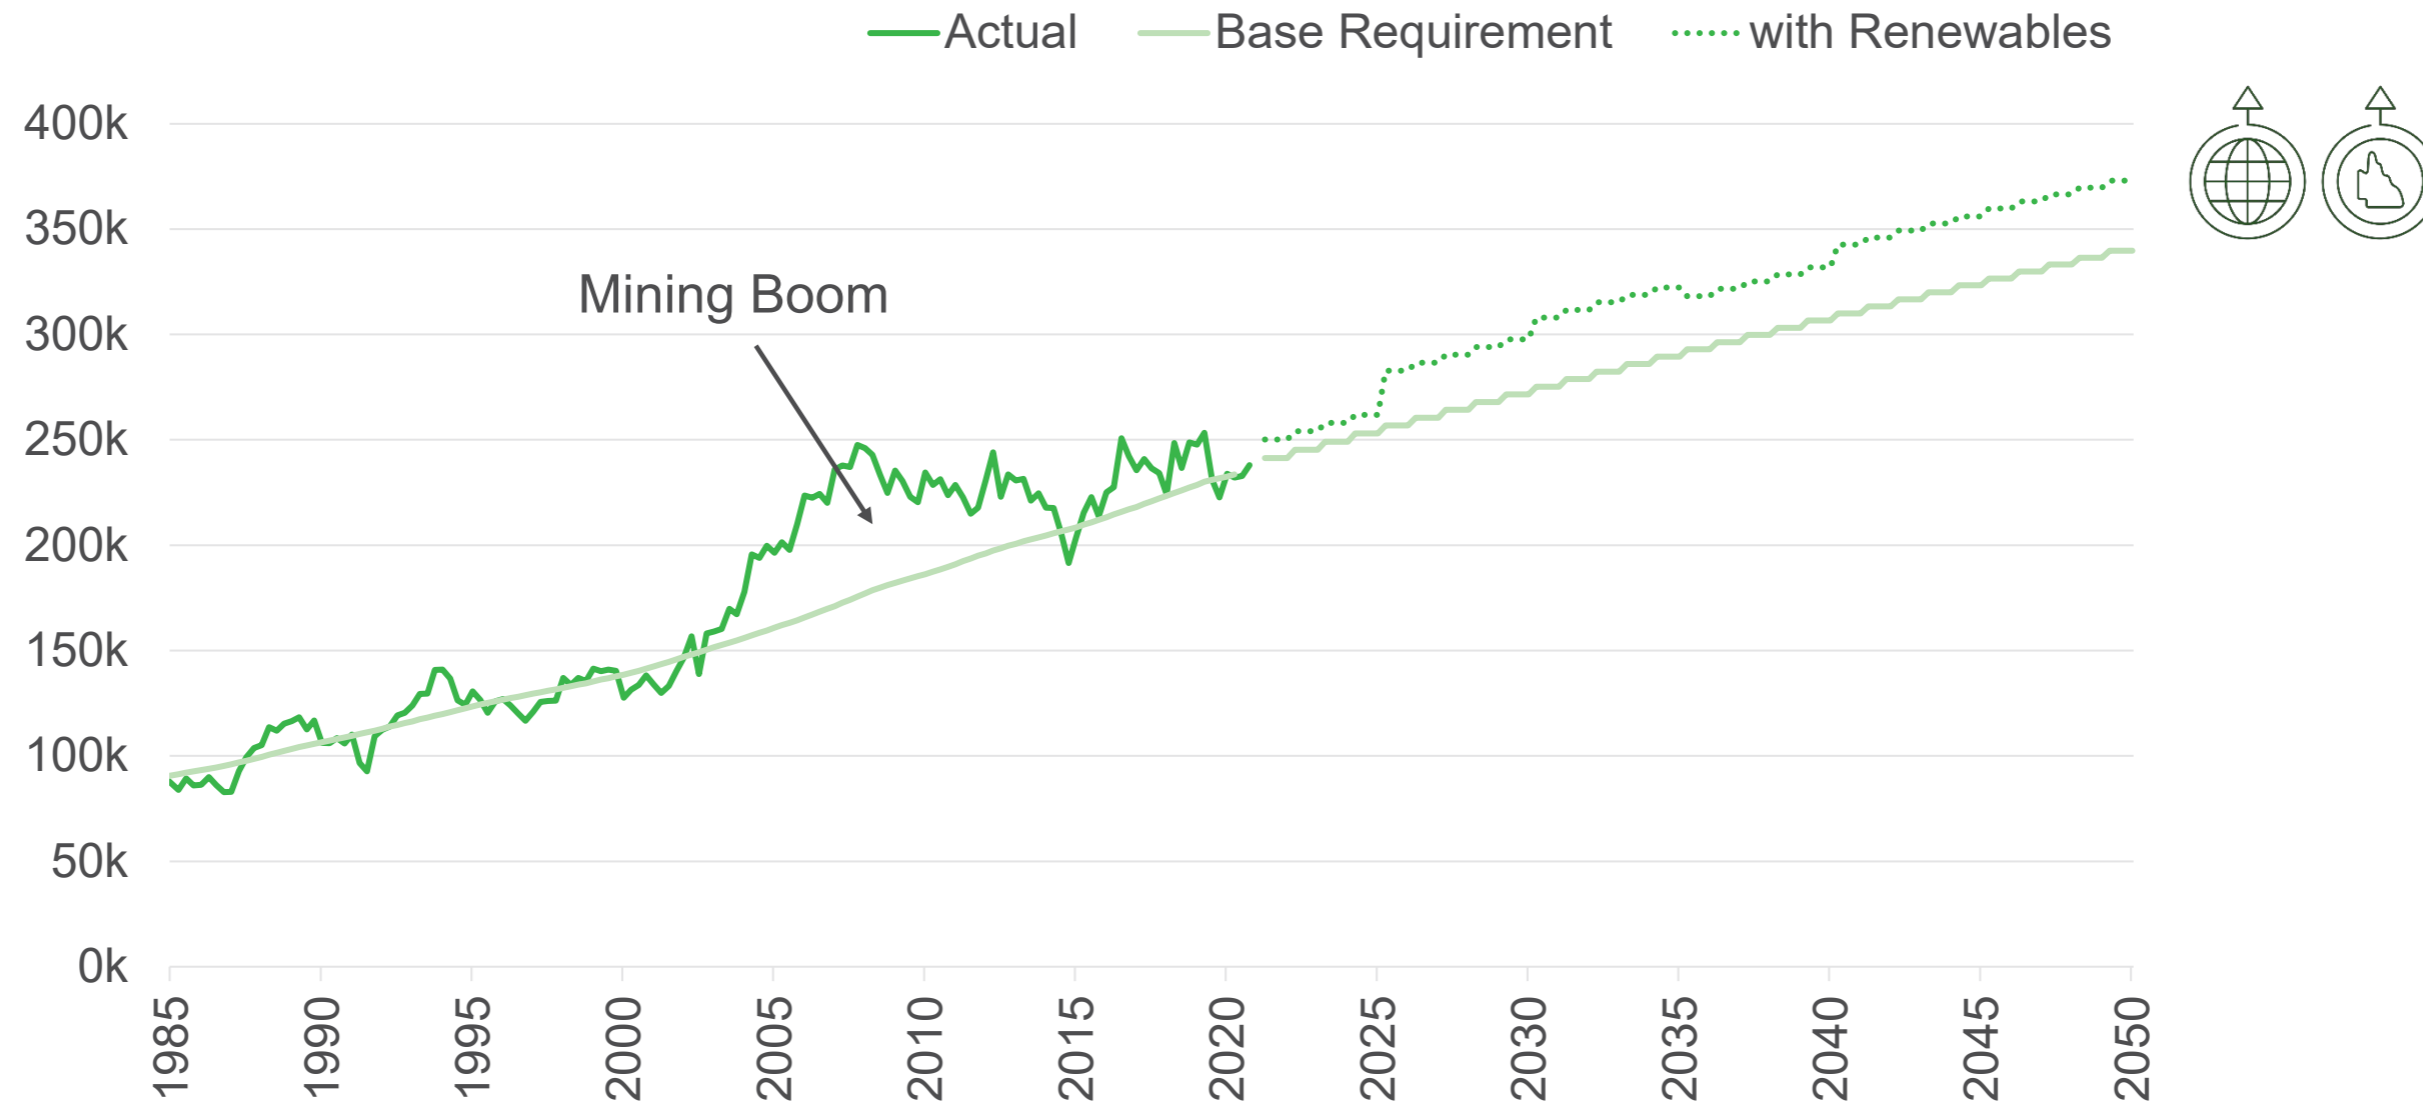

Putting it in perspective

Construction industry employment, Queensland