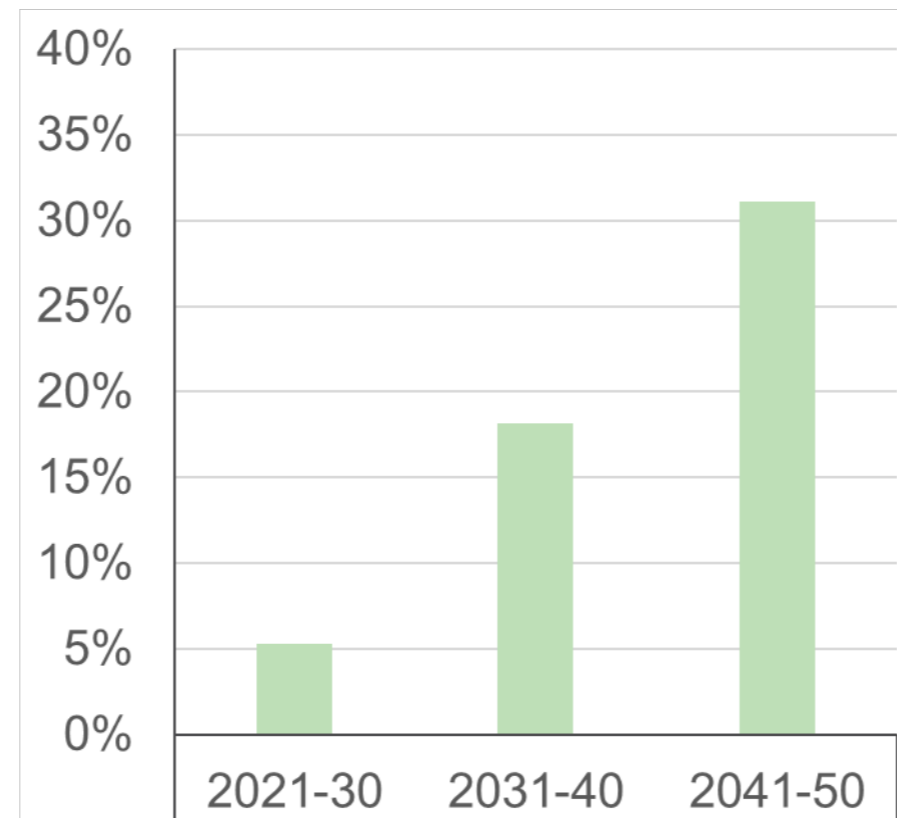

The regional dimension

Renewables impact on engineering construction activity (2026-50 avg)

Source: CSIRO

What types of workers will we need?

Renewables construction labour profile

- Electrical Engineers
- Electronics Trades Workers
- Mechanical Engineering Draftspersons and Technicians
- Industrial, Mechanical and Production Engineers
- Crane, Hoist and Lift Operators
- Civil Engineering Professionals
- Concreters
- Construction Managers
- Other Construction and Mining Labourers
- Earthmoving Plant Operators
- Electricians
- Structural Steel Construction Workers
- Plumbers
- Metal Fitters and Machinists
- Truck Drivers
- Other Miscellaneous Labourers
- Other Engineering Professionals
- Surveyors and Spatial Scientists
- Electrical Distribution Trades Workers

What types of workers will we need?

Renewables construction workforce skill profile

Source: CSQ

How many workers will we need?

Renewables impact on deployable construction workforce, Queensland

Putting it in perspective