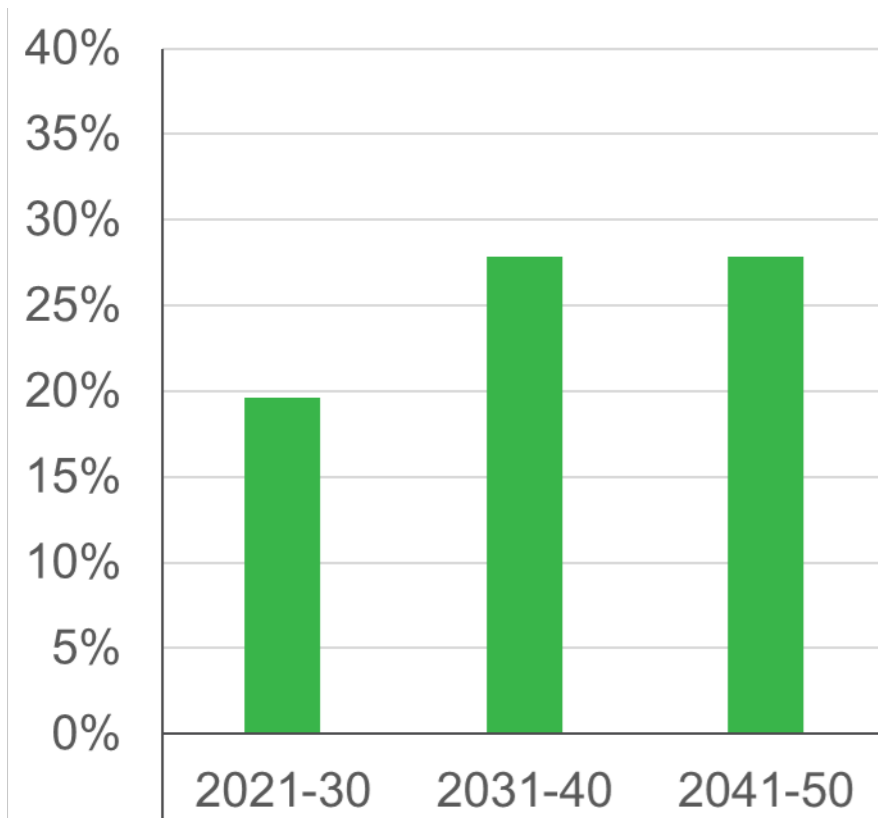

The regional dimension

Renewables impact on engineering construction activity (2026-50 avg)

Source: CSIRO

What types of workers will we need?

Renewables construction labour profile

- Electrical Engineers
- Electronics Trades Workers
- Mechanical Engineering Draftspersons and Technicians
- Industrial, Mechanical and Production Engineers
- Crane, Hoist and Lift Operators
- Civil Engineering Professionals
- Concreters
- Construction Managers
- Other Construction and Mining Labourers
- Earthmoving Plant Operators
- Electricians
- Structural Steel Construction Workers
- Plumbers
- Metal Fitters and Machinists
- Truck Drivers
- Other Miscellaneous Labourers
- Other Engineering Professionals
- Surveyors and Spatial Scientists
- Electrical Distribution Trades Workers

What types of workers will we need?

Renewables construction workforce skill profile

Source: CSQ

How many workers will we need?

Renewables impact on deployable construction workforce, Queensland

Putting it in perspective